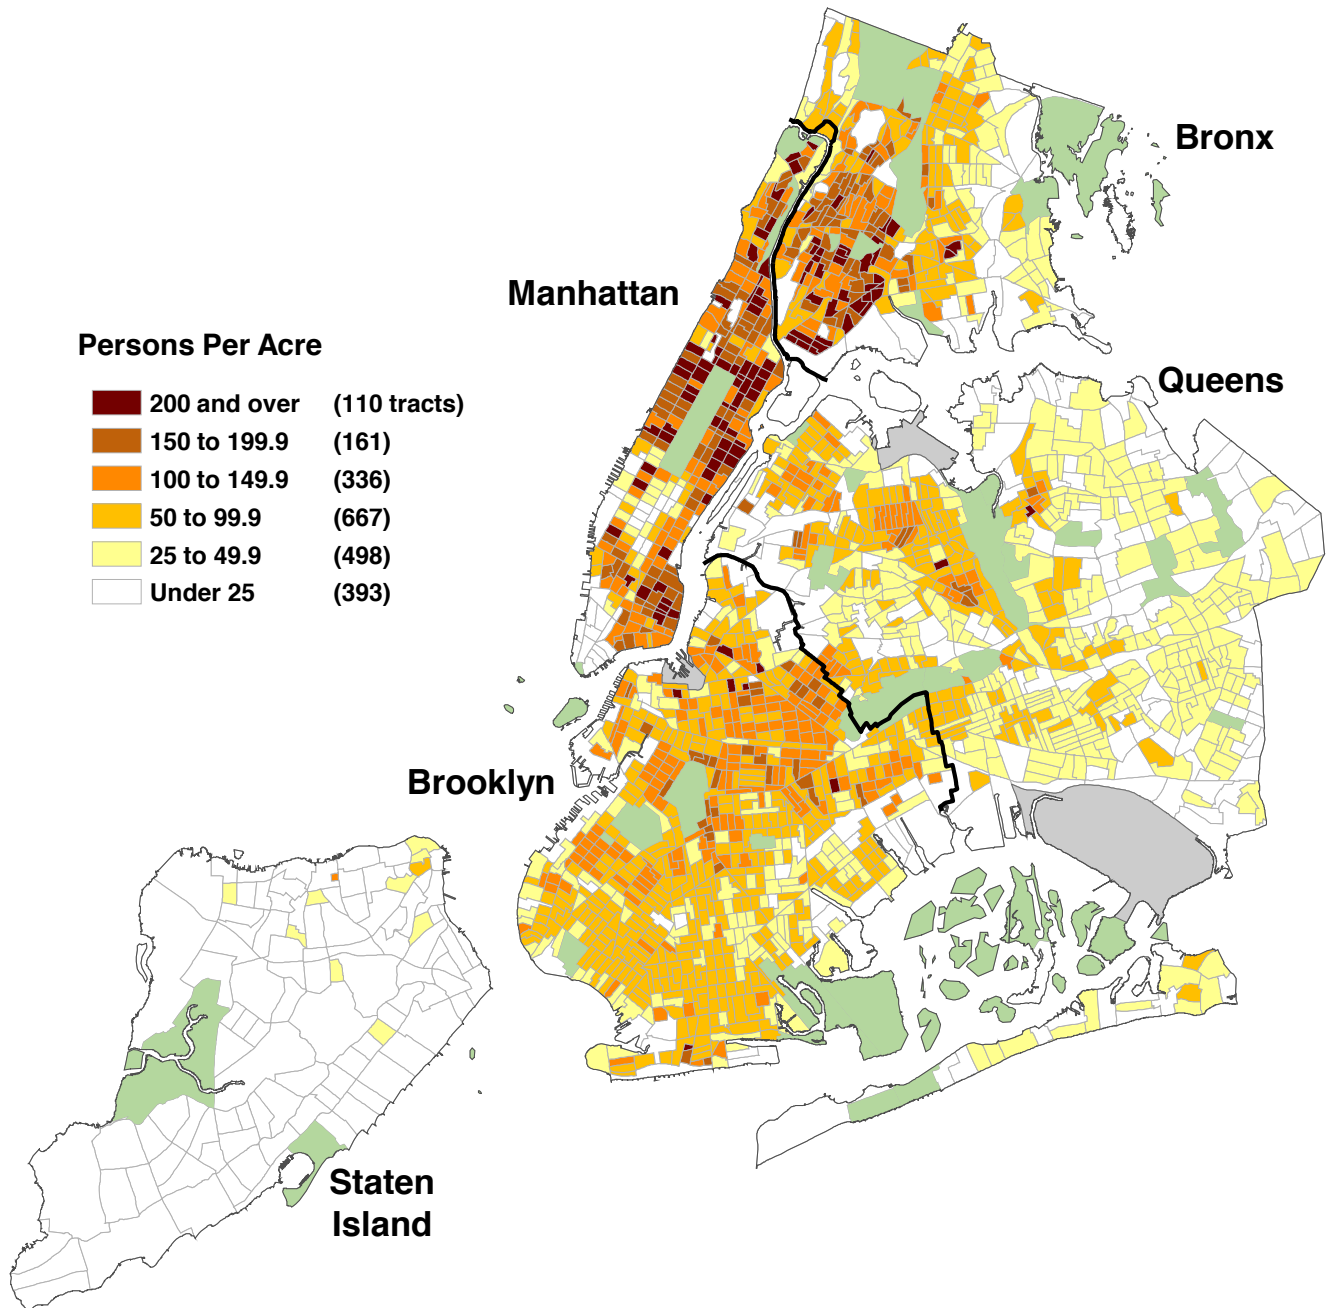

Population Density by Census Tract New York City, 1970

Source: U.S. Census Bureau, 1970 Census of the Population
Population Division—New York City Department of City Planning